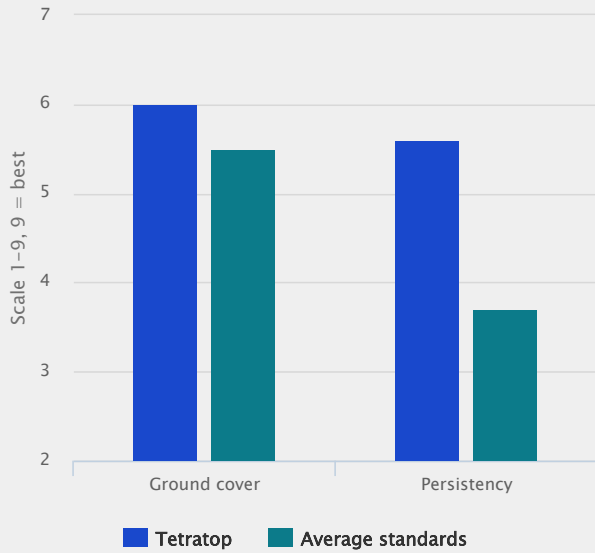

Specification and ratings

Very persistent with good ground cover

Source: BSA, Germany