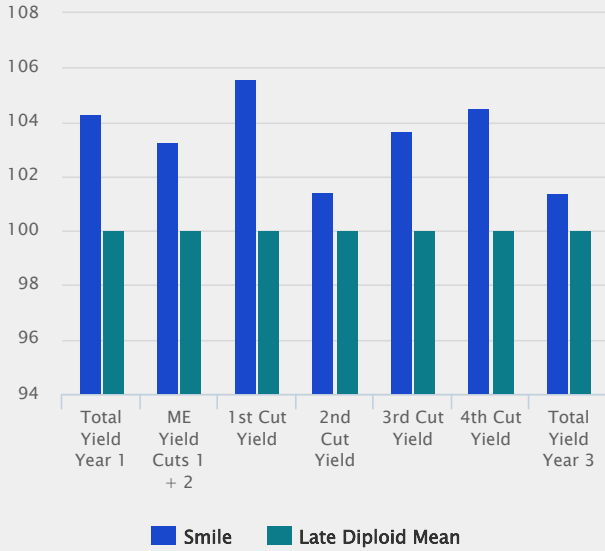

Specification and ratings

Cutting Performance

Recommended Grass and Clover Lists for England and Wales 2018/19