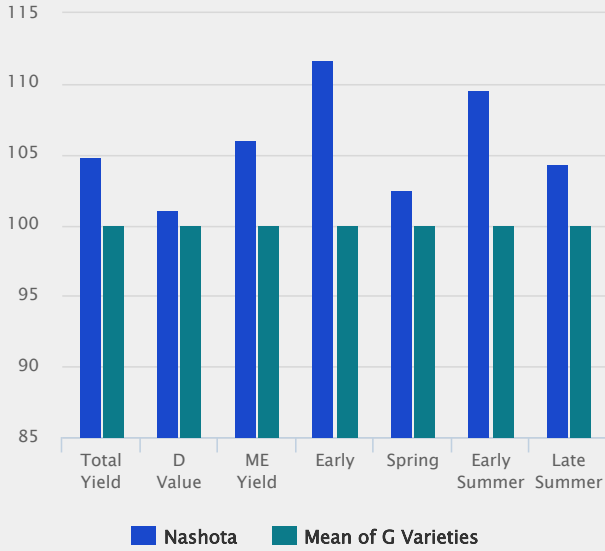

Specification and ratings

Grazing Performance

Recommended Grass and Clover Lists for England and Wales 2018/19