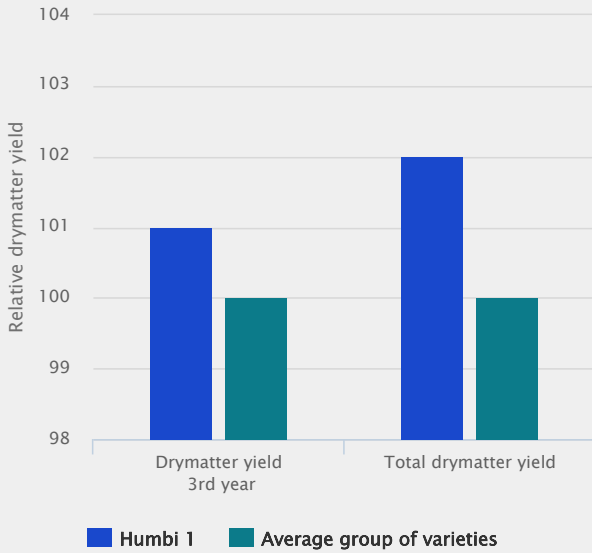

Specification and ratings

Yield

Source: Belgian National Variety Catalogue 2010