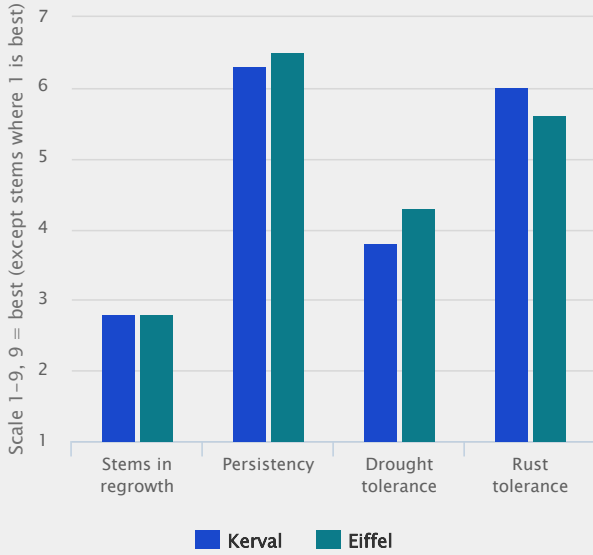

EIFFEL

Lolium perenne

- High production in late season
- Low aftermath heading
- Late heading diploid
- Good persistency

Summer & Autumn growth improvement

The weak point of perennial ryegrass is the low production in the summer. EIFFEL is an improvement showing higher drymatter yield in summer/autumn.

Excellent choice for grazing

With high drymatter production, growth through all seasons and very few stems in the regrowth, EIFFEL is an excellent variety for grazing.

Late heading

EIFFEL is a late heading very persistent variety.

Technical Specifications

- Perennial ryegrass
- Excellent growth in summer/autumn
- Listed/recommended in EU
BE
- Lateness: Late

Specification and ratings

Characteristics

Source: Official Trials France

Drymatter yield