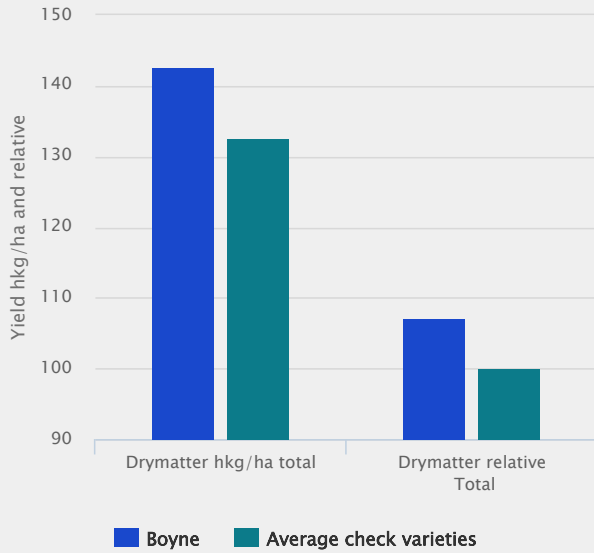

Specification and ratings

Very good DM yield of Boyne

Source: BSA (Germany)