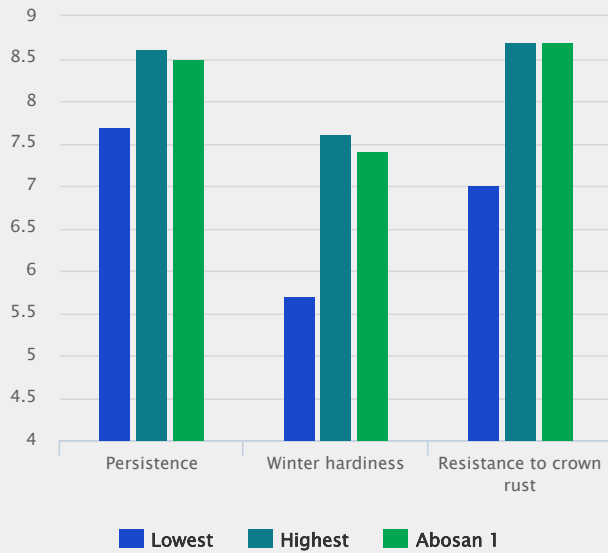

ABOSAN 1

Lolium perenne

- Exceptional disease resistance
- High yield
- Excellent winter-hardiness
- Excellent persistence

Rust resistant and high yields

ABOSAN 1 ranks at the very top for rust resistance on the Dutch recommended list. In addition, it shows a high and palatable yield. This combination of high disease resistance and high yield is unprecedented in the Netherlands.

Winter-hardiness

ABOSAN 1 is a winter-hardy variety, achieving a top score on the Dutch variety list.

Persistence

Also for persistence, ABOSAN 1 ranks very high in Holland.

Technical Specifications

- Perennial ryegrass
- Healthy and productive
- Listed/recommended in EU NL
- Lateness: Intermediate

Specification and ratings

Scores per parameter

Source: Dutch recommended list, 2009

Y-axis: Scale 1-9, 9 = best

Drymatter yield

Source: Dutch recommended list, 2009